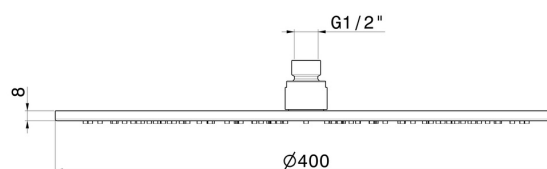

## 26535.58.061

Checkable, stainless steel 304 round head shower, with raining jet. H. 8 mm.  $\varnothing$  300 mm - finish PVD Copper Bronze

### TECHNICAL DRAWING

---

**26535.58.061**

Checkable, stainless steel 304 round head shower, with raining jet. H. 8 mm. ø 300 mm - finish PVD Copper Bronze