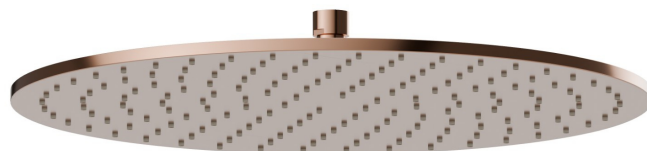

## 26535.58.061

Checkable, stainless steel 304 round head shower, with raining jet. H. 8 mm.  $\varnothing$  300 mm - finish PVD Copper Bronze

### FEATURES

---

Material	<b>Brass</b>
Installation	<b>Ceiling-mounted</b>
Spray modes / Jets	<b>Raining jet</b>

### TECHNICAL DRAWING

---

**26535.58.061**

Checkable, stainless steel 304 round head shower, with raining jet. H. 8 mm. ø 300 mm - finish PVD Copper Bronze