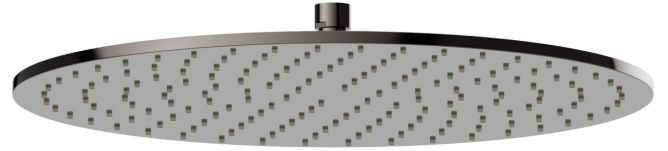

26535.58.063

Checkable, stainless steel 304 round head shower, with raining jet. H. 8 mm. \varnothing 300 mm - finish PVD Gun Metal

PVD Gun Metal

FEATURES

Material	Brass
Installation	Ceiling-mounted
Spray modes / Jets	Raining jet

TECHNICAL DRAWING

26535.58.063

Checkable, stainless steel 304 round head shower, with raining jet. H. 8 mm. ø 300 mm - finish PVD Gun Metal

AVAILABLE FINISHES

58.063

PVD Gun Metal

01.014

finish Matt White

01.093

finish Matt Black

21.018

finish Chrome

47.083

finish Groove Bronze

58.061

finish PVD Copper Bronze

 **M0.077**
finish Carbon Satin