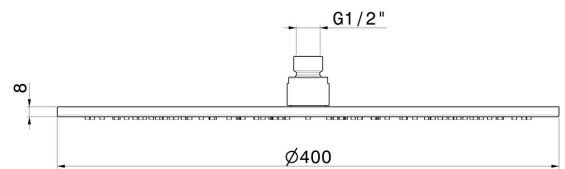

26535.58.063

Checkable, stainless steel 304 round head shower, with raining jet. H. 8 mm. \varnothing 300 mm - finish PVD Gun Metal

PVD Gun Metal

FEATURES

Material	Brass
Installation	Ceiling-mounted
Spray modes / Jets	Raining jet

TECHNICAL DRAWING

26535.58.063

Checkable, stainless steel 304 round head shower, with raining jet. H. 8 mm. ø 300 mm - finish PVD Gun Metal

AVAILABLE FINISHES

58.063

PVD Gun Metal

01.014

finish Matt White