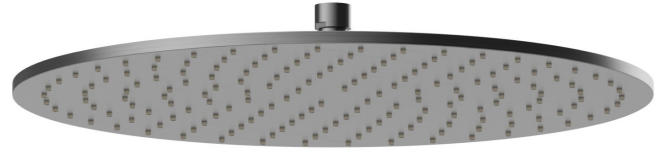

**26535.59.064**

Checkable, stainless steel 304 round head shower, with raining jet. H. 8 mm.  $\varnothing$  300 mm - finish PVD Brushed Gun Metal

PVD Brushed Gun Metal

**FEATURES**

---

Material	<b>Brass</b>
Installation	<b>Ceiling-mounted</b>
Spray modes / Jets	<b>Raining jet</b>

**TECHNICAL DRAWING**

---

**26535.59.064**

Checkable, stainless steel 304 round head shower, with raining jet. H. 8 mm. ø 300 mm - finish PVD Brushed Gun Metal

## AVAILABLE FINISHES

---

**59.064**

PVD Brushed Gun Metal

**01.014**

finish Matt White

**01.093**

finish Matt Black

**21.018**

finish Chrome

**47.083**

finish Groove Bronze

**58.061**

finish PVD Copper Bronze

**58.063**

finish PVD Gun Metal