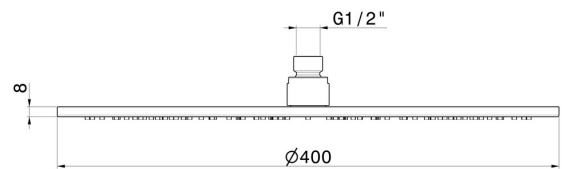

**26535.59.064**

Checkable, stainless steel 304 round head shower, with raining jet. H. 8 mm.  $\varnothing$  300 mm - finish PVD Brushed Gun Metal

PVD Brushed Gun Metal

**FEATURES**

---

Material	<b>Brass</b>
Installation	<b>Ceiling-mounted</b>
Spray modes / Jets	<b>Raining jet</b>

**TECHNICAL DRAWING**

---

**26535.59.064**

Checkable, stainless steel 304 round head shower, with raining jet. H. 8 mm. ø 300 mm - finish PVD Brushed Gun Metal