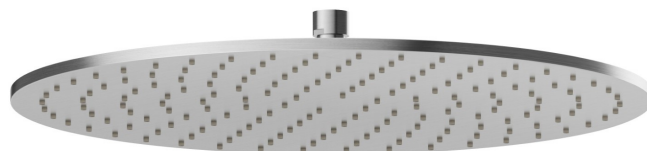

26535.59.066

Checkable, stainless steel 304 round head shower, with raining jet. H. 8 mm. \varnothing 300 mm - finish PVD Brushed steel

FEATURES

Material	Brass
Installation	Ceiling-mounted
Spray modes / Jets	Raining jet

TECHNICAL DRAWING

26535.59.066

Checkable, stainless steel 304 round head shower, with raining jet. H. 8 mm. ø 300 mm - finish PVD Brushed steel

AVAILABLE FINISHES

59.066

PVD Brushed steel

01.014

finish Matt White

01.093

finish Matt Black

21.018

finish Chrome

47.083

finish Groove Bronze

58.061

finish PVD Copper Bronze

 **M0.077**
finish Carbon Satin