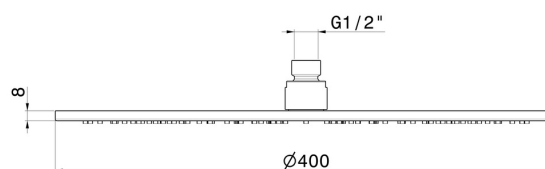

26535.59.066

Checkable, stainless steel 304 round head shower, with raining jet. H. 8 mm. \varnothing 300 mm - finish PVD Brushed steel

FEATURES

Material	Brass
Installation	Ceiling-mounted
Spray modes / Jets	Raining jet

TECHNICAL DRAWING

26535.59.066

Checkable, stainless steel 304 round head shower, with raining jet. H. 8 mm. ø 300 mm - finish PVD Brushed steel

AVAILABLE FINISHES

59.066

PVD Brushed steel

01.014

finish Matt White