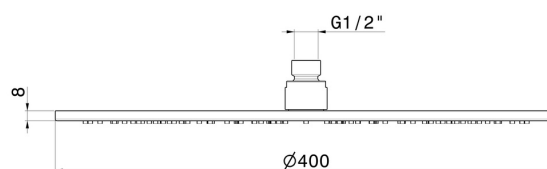

26535.59.067

Checkable, stainless steel 304 round head shower, with raining jet. H. 8 mm. \varnothing 300 mm - finish PVD Brushed Copper Bronze

PVD Brushed Copper Bronze

FEATURES

Material	Brass
Installation	Ceiling-mounted
Spray modes / Jets	Raining jet

TECHNICAL DRAWING

26535.59.067

Checkable, stainless steel 304 round head shower, with raining jet. H. 8 mm. ø 300 mm - finish PVD Brushed Copper Bronze

AVAILABLE FINISHES

59.067

PVD Brushed Copper Bronze

01.014