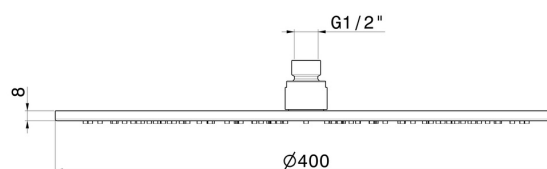

26535.59.097

Checkable, stainless steel 304 round head shower, with raining jet. H. 8 mm. \varnothing 300 mm - finish PVD Brushed Gold

FEATURES

Material	Brass
Installation	Ceiling-mounted
Spray modes / Jets	Raining jet

TECHNICAL DRAWING

26535.59.097

Checkable, stainless steel 304 round head shower, with raining jet. H. 8 mm. ø 300 mm - finish PVD Brushed Gold

AVAILABLE FINISHES

59.097

PVD Brushed Gold

01.014

finish Matt White