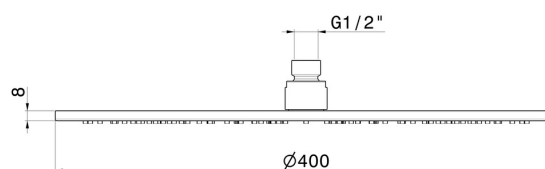

26535.59.098

Checkable, stainless steel 304 round head shower, with raining jet. H. 8 mm. \varnothing 300 mm - finish PVD Brushed Pale Gold

PVD Brushed Pale Gold

FEATURES

Material	Brass
Installation	Ceiling-mounted
Spray modes / Jets	Raining jet

TECHNICAL DRAWING

26535.59.098

Checkable, stainless steel 304 round head shower, with raining jet. H. 8 mm. ø 300 mm - finish PVD Brushed Pale Gold

AVAILABLE FINISHES

59.098

PVD Brushed Pale Gold

01.014

finish Matt White