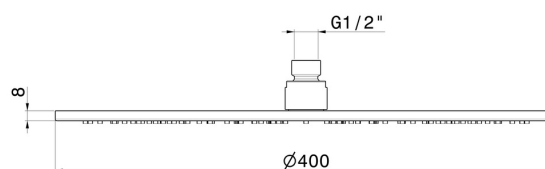

26535.61.020

Checkable, stainless steel 304 round head shower, with raining jet. H. 8 mm. \varnothing 300 mm - finish PVD Glossy Gold

FEATURES

Material	Brass
Installation	Ceiling-mounted
Spray modes / Jets	Raining jet

TECHNICAL DRAWING

26535.61.020

Checkable, stainless steel 304 round head shower, with raining jet. H. 8 mm. ø 300 mm - finish PVD Glossy Gold

AVAILABLE FINISHES

61.020

PVD Glossy Gold

01.014

finish Matt White