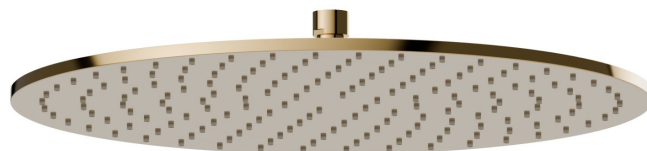

26535.61.020

Checkable, stainless steel 304 round head shower, with raining jet. H. 8 mm. \varnothing 300 mm - finish PVD Glossy Gold

FEATURES

Material	Brass
Installation	Ceiling-mounted
Spray modes / Jets	Raining jet

TECHNICAL DRAWING

26535.61.020

Checkable, stainless steel 304 round head shower, with raining jet. H. 8 mm. ø 300 mm - finish PVD Glossy Gold

AVAILABLE FINISHES

61.020

PVD Glossy Gold

01.014

finish Matt White

01.093

finish Matt Black

21.018

finish Chrome

47.083

finish Groove Bronze

58.061

finish PVD Copper Bronze