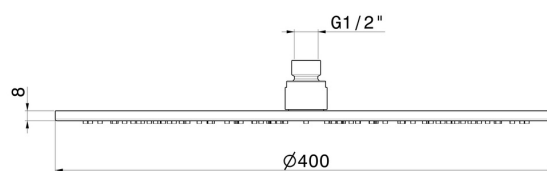

26535.M0.070

Checkable, stainless steel 304 round head shower, with raining jet. H. 8 mm. \varnothing 300 mm - finish Titanium Satin

FEATURES

Material	Brass
Installation	Ceiling-mounted
Spray modes / Jets	Raining jet

TECHNICAL DRAWING

26535.M0.070

Checkable, stainless steel 304 round head shower, with raining jet. H. 8 mm. ø 300 mm - finish Titanium Satin

AVAILABLE FINISHES

M0.070

Titanium Satin

01.014

finish Matt White