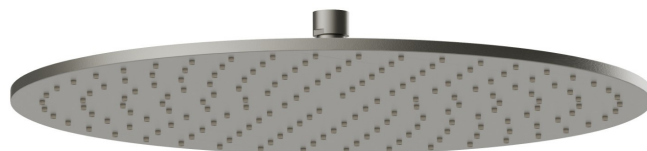

26535.M0.070

Checkable, stainless steel 304 round head shower, with raining jet. H. 8 mm. \varnothing 300 mm - finish Titanium Satin

FEATURES

Material	Brass
Installation	Ceiling-mounted
Spray modes / Jets	Raining jet

TECHNICAL DRAWING

26535.M0.070

Checkable, stainless steel 304 round head shower, with raining jet. H. 8 mm. ø 300 mm - finish Titanium Satin

AVAILABLE FINISHES

M0.070

Titanium Satin

01.014

finish Matt White

01.093

finish Matt Black

21.018

finish Chrome

47.083

finish Groove Bronze

58.061

finish PVD Copper Bronze