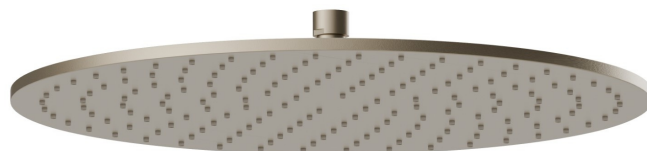

26535.M0.071

Checkable, stainless steel 304 round head shower, with raining jet. H. 8 mm. \varnothing 300 mm - finish Gold Satin

FEATURES

Material	Brass
Installation	Ceiling-mounted
Spray modes / Jets	Raining jet

TECHNICAL DRAWING

26535.M0.071

Checkable, stainless steel 304 round head shower, with raining jet. H. 8 mm. ø 300 mm - finish Gold Satin

AVAILABLE FINISHES

M0.071

Gold Satin

01.014

finish Matt White

01.093

finish Matt Black

21.018

finish Chrome

47.083

finish Groove Bronze

58.061

finish PVD Copper Bronze