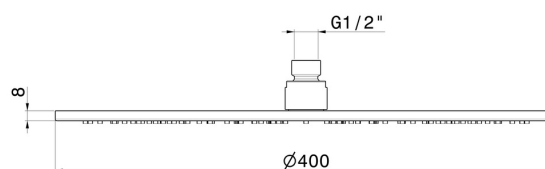

26535.M0.071

Checkable, stainless steel 304 round head shower, with raining jet. H. 8 mm. \varnothing 300 mm - finish Gold Satin

FEATURES

Material	Brass
Installation	Ceiling-mounted
Spray modes / Jets	Raining jet

TECHNICAL DRAWING

26535.M0.071

Checkable, stainless steel 304 round head shower, with raining jet. H. 8 mm. ø 300 mm - finish Gold Satin

AVAILABLE FINISHES

M0.071

Gold Satin

01.014

finish Matt White