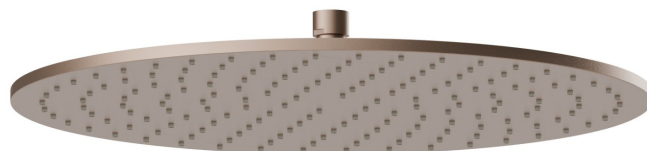

26535.M0.072

Checkable, stainless steel 304 round head shower, with raining jet. H. 8 mm. \varnothing 300 mm - finish Copper Satin

FEATURES

Material	Brass
Installation	Ceiling-mounted
Spray modes / Jets	Raining jet

TECHNICAL DRAWING

26535.M0.072

Checkable, stainless steel 304 round head shower, with raining jet. H. 8 mm. ø 300 mm - finish Copper Satin

AVAILABLE FINISHES

M0.072

Copper Satin

01.014

finish Matt White

01.093

finish Matt Black

21.018

finish Chrome

47.083

finish Groove Bronze

58.061

finish PVD Copper Bronze

59.097

finish PVD Brushed Gold

59.098

finish PVD Brushed Pale Gold

61.020

finish PVD Glossy Gold

M0.070

finish Titanium Satin