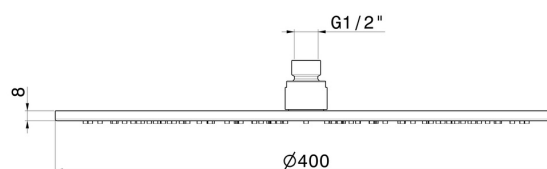

26535.M0.072

Checkable, stainless steel 304 round head shower, with raining jet. H. 8 mm. \varnothing 300 mm - finish Copper Satin

FEATURES

Material	Brass
Installation	Ceiling-mounted
Spray modes / Jets	Raining jet

TECHNICAL DRAWING

26535.M0.072

Checkable, stainless steel 304 round head shower, with raining jet. H. 8 mm. ø 300 mm - finish Copper Satin

AVAILABLE FINISHES

M0.072

Copper Satin

01.014

finish Matt White