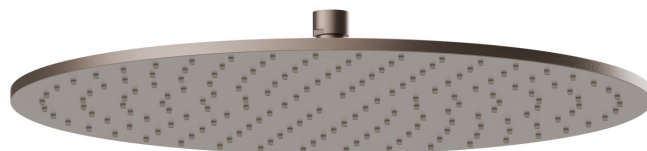

## 26535.M0.075

Checkable, stainless steel 304 round head shower, with raining jet. H. 8 mm.  $\varnothing$  300 mm - finish Copper Glossy

### FEATURES

---

Material	<b>Brass</b>
Installation	<b>Ceiling-mounted</b>
Spray modes / Jets	<b>Raining jet</b>

### TECHNICAL DRAWING

---

**26535.M0.075**

Checkable, stainless steel 304 round head shower, with raining jet. H. 8 mm. ø 300 mm - finish Copper Glossy

**AVAILABLE FINISHES**

---

**M0.075**

Copper Glossy

**01.014**

finish Matt White

**01.093**

finish Matt Black

**21.018**

finish Chrome

**47.083**

finish Groove Bronze