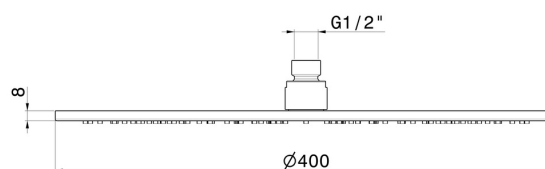

## 26535.M0.075

Checkable, stainless steel 304 round head shower, with raining jet. H. 8 mm.  $\varnothing$  300 mm - finish Copper Glossy

### TECHNICAL DRAWING

---

**26535.M0.075**

Checkable, stainless steel 304 round head shower, with raining jet. H. 8 mm. ø 300 mm - finish Copper Glossy

**AVAILABLE FINISHES**

---

**M0.075**

Copper Glossy