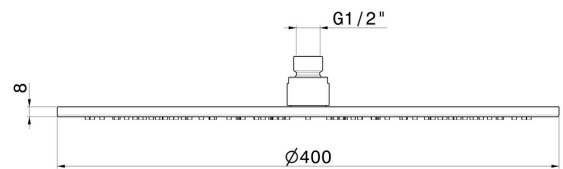

**26535.M0.077**

Checkable, stainless steel 304 round head shower, with raining jet. H. 8 mm.  $\varnothing$  300 mm - finish Carbon Satin

**FEATURES**

---

Material	<b>Brass</b>
Installation	<b>Ceiling-mounted</b>
Spray modes / Jets	<b>Raining jet</b>

**TECHNICAL DRAWING**

---

**26535.M0.077**

Checkable, stainless steel 304 round head shower, with raining jet. H. 8 mm. ø 300 mm - finish Carbon Satin

**AVAILABLE FINISHES**

---

**M0.077**

Carbon Satin