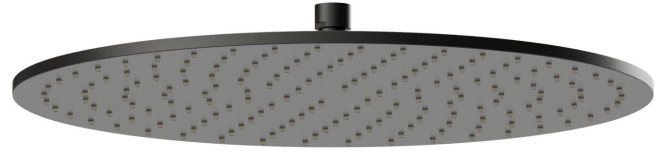

**26535.M0.077**

Checkable, stainless steel 304 round head shower, with raining jet. H. 8 mm.  $\varnothing$  300 mm - finish Carbon Satin

**FEATURES**

---

Material	<b>Brass</b>
Installation	<b>Ceiling-mounted</b>
Spray modes / Jets	<b>Raining jet</b>

**TECHNICAL DRAWING**

---

**26535.M0.077**

Checkable, stainless steel 304 round head shower, with raining jet. H. 8 mm. ø 300 mm - finish Carbon Satin

**AVAILABLE FINISHES**

---

**M0.077**

Carbon Satin

**01.014**

finish Matt White

**01.093**

finish Matt Black

**21.018**

finish Chrome

**47.083**

finish Groove Bronze