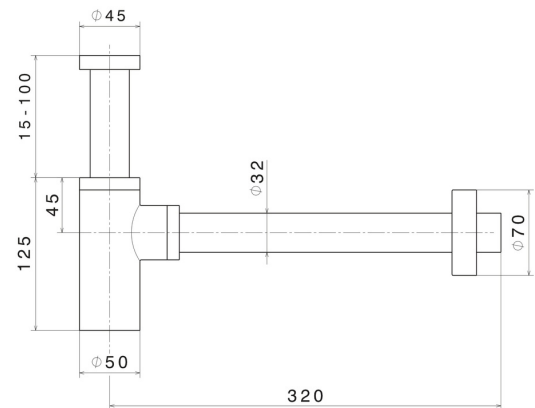

218.01.093

Checking trap for basin. Adjustable height and fast connection
- finish Matt Black

FEATURES

Material **Brass**

TECHNICAL DRAWING

AR Preview
try it in your home

More Details
on our [website](#)

218.01.093

Checking trap for basin. Adjustable height and fast connection - finish Matt Black

AVAILABLE FINISHES

01.093

Matt Black

01.014

finish Matt White

21.018

finish Chrome