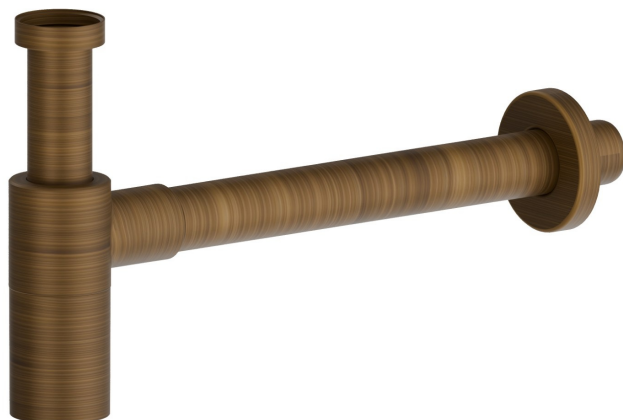

218.47.083

Checking trap for basin. Adjustable height and fast connection
- finish Groove Bronze

Groove Bronze

FEATURES

Material

Brass

TECHNICAL DRAWING

AR Preview
try it in your home

More Details
on our [website](#)

218.47.083

Checking trap for basin. Adjustable height and fast connection - finish Groove Bronze

AVAILABLE FINISHES

47.083

Groove Bronze

01.014

finish Matt White

01.093

finish Matt Black

21.018

finish Chrome

58.061

finish PVD Copper Bronze

58.063

finish PVD Gun Metal