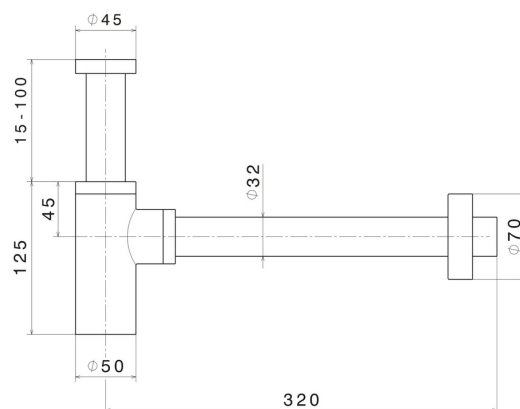

218.47.083

Checking trap for basin. Adjustable height and fast connection
- finish Groove Bronze

Groove Bronze

FEATURES

Material

Brass

TECHNICAL DRAWING

AR Preview
try it in your home

More Details
on our [website](#)

218.47.083

Checking trap for basin. Adjustable height and fast connection - finish Groove Bronze

AVAILABLE FINISHES

47.083

Groove Bronze

01.014

finish Matt White