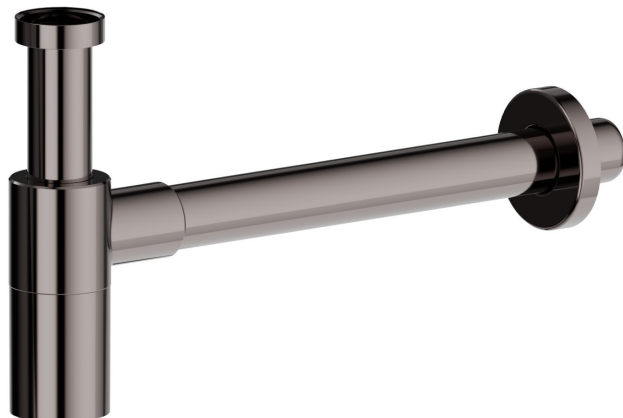

## 218.58.063

Checking trap for basin. Adjustable height and fast connection  
- finish PVD Gun Metal

### FEATURES

---

Material **Brass**

### TECHNICAL DRAWING

---

**218.58.063**

Checking trap for basin. Adjustable height and fast connection - finish PVD Gun Metal