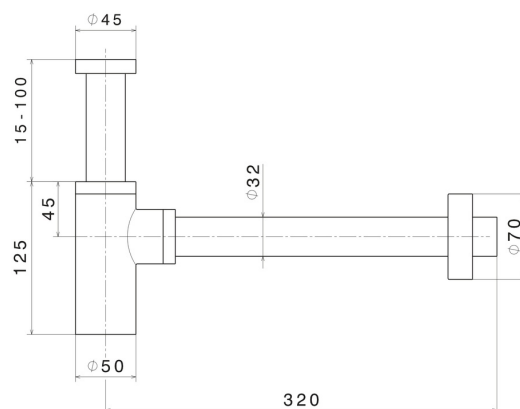

## 218.58.063

Checking trap for basin. Adjustable height and fast connection  
- finish PVD Gun Metal

### TECHNICAL DRAWING

---

**218.58.063**

Checking trap for basin. Adjustable height and fast connection - finish PVD Gun Metal