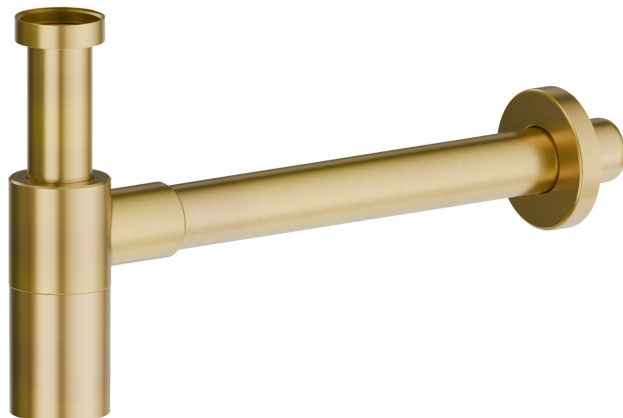

218.59.097

Checking trap for basin. Adjustable height and fast connection
- finish PVD Brushed Gold

FEATURES

Material **Brass**

TECHNICAL DRAWING

218.59.097

Checking trap for basin. Adjustable height and fast connection - finish PVD Brushed Gold

AVAILABLE FINISHES

59.097

PVD Brushed Gold

01.014

finish Matt White

01.093

finish Matt Black

21.018

finish Chrome

47.083

finish Groove Bronze

58.061

finish PVD Copper Bronze

58.063

finish PVD Gun Metal

59.064

finish PVD Brushed Gun Metal

59.066

finish PVD Brushed steel

59.067

finish PVD Brushed Copper Bronze

59.098

finish PVD Brushed Pale Gold

61.020