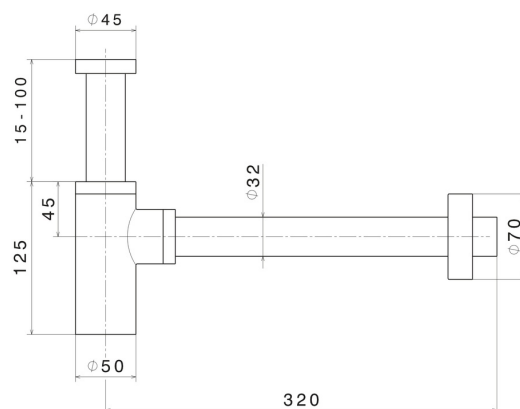

218.59.097

Checking trap for basin. Adjustable height and fast connection
- finish PVD Brushed Gold

FEATURES

Material **Brass**

TECHNICAL DRAWING

218.59.097

Checking trap for basin. Adjustable height and fast connection - finish PVD Brushed Gold