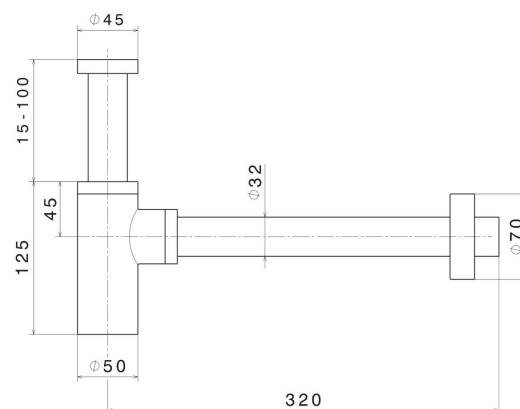

218.61.020

Checking trap for basin. Adjustable height and fast connection
- finish PVD Glossy Gold

FEATURES

Material

Brass

TECHNICAL DRAWING

218.61.020

Checking trap for basin. Adjustable height and fast connection - finish PVD Glossy Gold