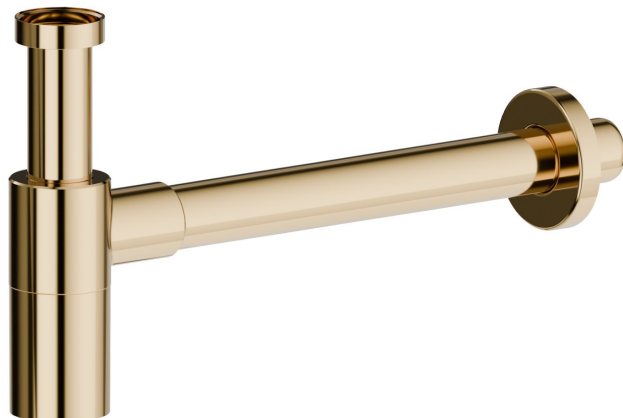

218.61.020

Checking trap for basin. Adjustable height and fast connection
- finish PVD Glossy Gold

FEATURES

Material

Brass

TECHNICAL DRAWING

218.61.020

Checking trap for basin. Adjustable height and fast connection - finish PVD Glossy Gold

AVAILABLE FINISHES

61.020

PVD Glossy Gold

01.014

finish Matt White

01.093

finish Matt Black

21.018

finish Chrome

47.083

finish Groove Bronze

58.061

finish PVD Copper Bronze

58.063

finish PVD Gun Metal

59.064

finish PVD Brushed Pale Gold

 **MO.070**
finish Titanium Satin

 **MO.071**
finish Gold Satin

 **MO.072**
finish Copper Satin

 **MO.075**
finish Copper Glossy

 **MO.077**
finish Carbon Satin