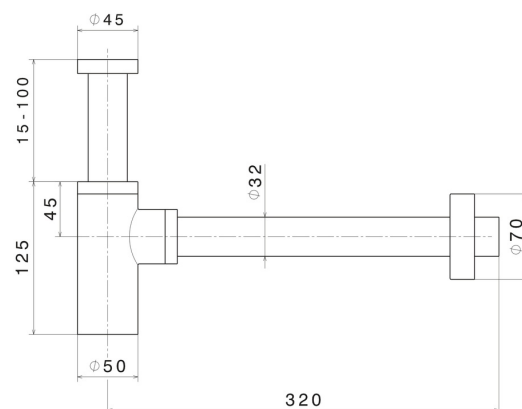

## 218.M0.075

Checking trap for basin. Adjustable height and fast connection  
- finish Copper Glossy

### TECHNICAL DRAWING

---

**218.M0.075**

Checking trap for basin. Adjustable height and fast connection - finish Copper Glossy