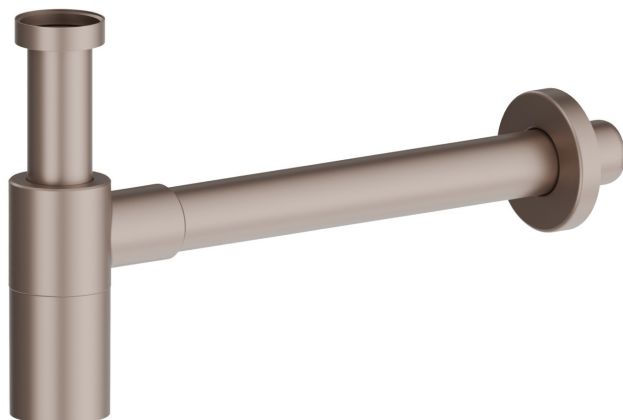

## 218.M0.075

Checking trap for basin. Adjustable height and fast connection  
- finish Copper Glossy

### FEATURES

---

Material

**Brass**

### TECHNICAL DRAWING

---

**218.M0.075**

Checking trap for basin. Adjustable height and fast connection - finish Copper Glossy