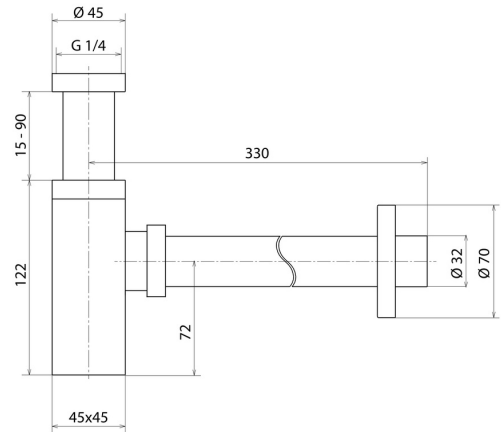

251.01.093

Checking trap for basin, without drain, adjustable height - finish
Matt Black

FEATURES

Material

Brass

TECHNICAL DRAWING

AR Preview
try it in your home

More Details
on our [website](#)