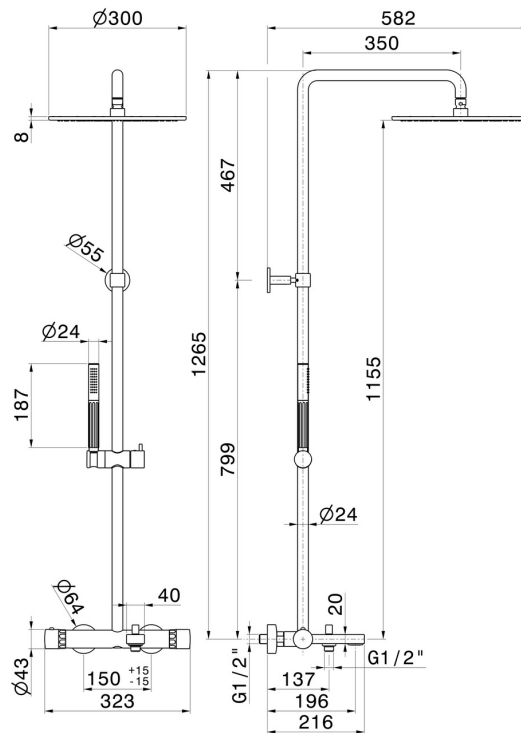

**72941.01.014**

Cold body bath column - finish Matt White  
 With external thermostatic mixer with diverter, head and shower.

**FEATURES**

- Material **Brass/Marble**
- Technology **Save Water**
- Diverter type **Mechanic diverter**
- Water mixing **Thermostatic**

**TECHNICAL DRAWING**

**72941.01.014**

Cold body bath column - finish Matt White

**61.020**

finish PVD Glossy Gold