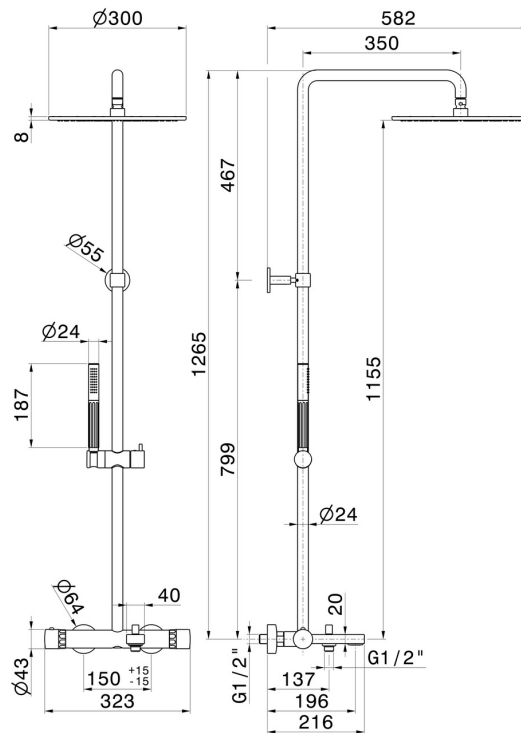

72941.01.093

Cold body bath column - finish Matt Black
 With external thermostatic mixer with diverter, head and shower.

FEATURES

- Material **Brass/Marble**
- Technology **Save Water**
- Diverter type **Mechanic diverter**
- Water mixing **Thermostatic**

TECHNICAL DRAWING

72941.01.093

Cold body bath column - finish Matt Black

AVAILABLE FINISHES

01.093

Matt Black

01.014

finish Matt White

21.018

finish Chrome

59.064

finish PVD Brushed Gun Metal

59.066

finish PVD Brushed steel

59.067

finish PVD Brushed Copper Bronze