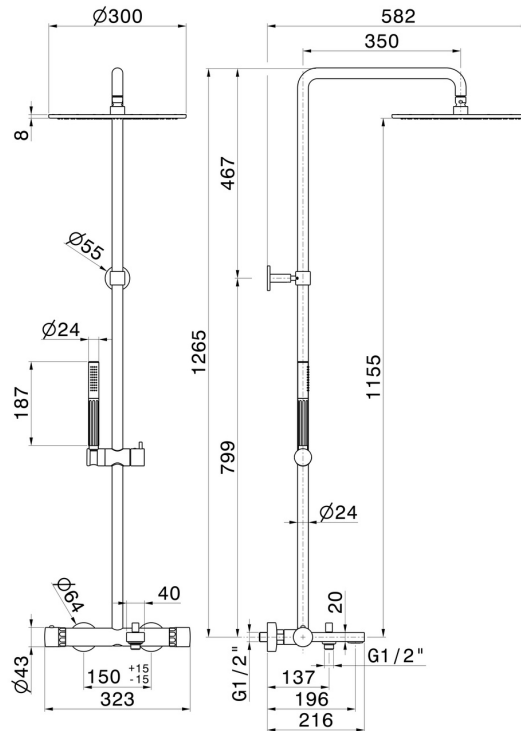

72941.21.018

Cold body bath column - finish Chrome
 With external thermostatic mixer with diverter, head and shower.

Chrome

FEATURES

- Material **Brass/Marble**
- Technology **Save Water**
- Diverter type **Mechanic diverter**
- Water mixing **Thermostatic**

TECHNICAL DRAWING

72941.21.018

Cold body bath column - finish Chrome

AVAILABLE FINISHES

21.018

Chrome

01.014

finish Matt White