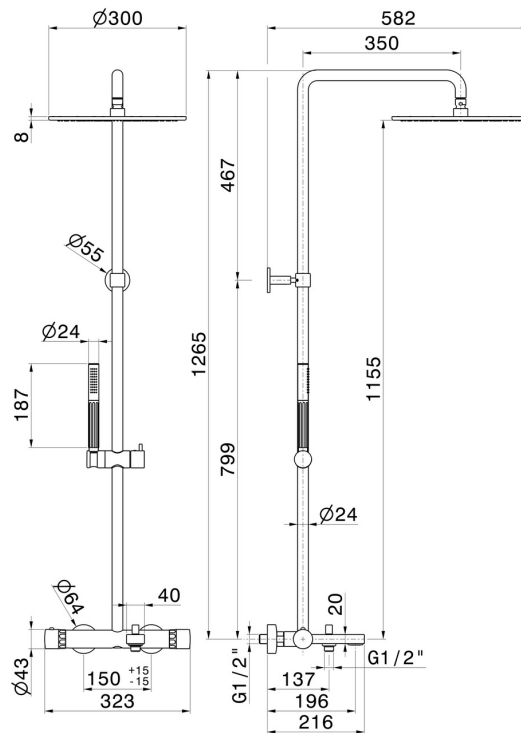

72941.59.064

Cold body bath column - finish PVD Brushed Gun Metal
 With external thermostatic mixer with diverter, head and shower.

FEATURES

Material	Brass/Marble
Technology	Save Water
Diverter type	Mechanic diverter
Water mixing	Thermostatic

TECHNICAL DRAWING

72941.59.064

Cold body bath column - finish PVD Brushed Gun Metal

AVAILABLE FINISHES

59.064

PVD Brushed Gun Metal

01.014

finish Matt White