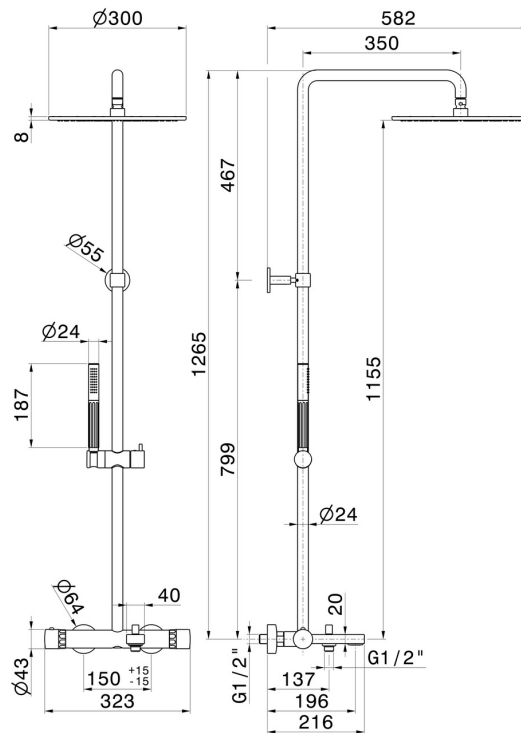

72941.59.066

Cold body bath column - finish PVD Brushed steel
 With external thermostatic mixer with diverter, head and shower.

FEATURES

- | | |
|---------------|--------------------------|
| Material | Brass/Marble |
| Technology | Save Water |
| Diverter type | Mechanic diverter |
| Water mixing | Thermostatic |

TECHNICAL DRAWING

72941.59.066

Cold body bath column - finish PVD Brushed steel

AVAILABLE FINISHES

59.066

PVD Brushed steel

01.014

finish Matt White