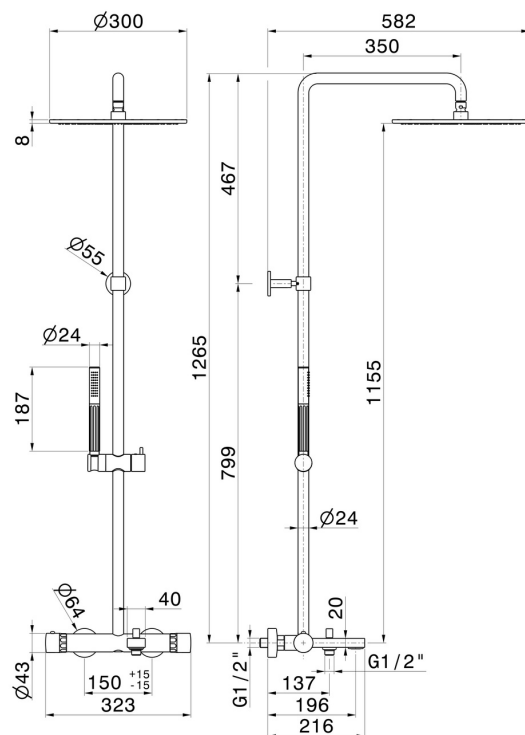

**72941.59.067**

Cold body bath column - finish PVD Brushed Copper Bronze  
 With external thermostatic mixer with diverter, head and shower.

PVD Brushed Copper Bronze

**FEATURES**

Material	<b>Brass/Marble</b>
Technology	<b>Save Water</b>
Diverter type	<b>Mechanic diverter</b>
Water mixing	<b>Thermostatic</b>

**TECHNICAL DRAWING**

**72941.59.067**

Cold body bath column - finish PVD Brushed Copper Bronze

**61.020**

finish PVD Glossy Gold