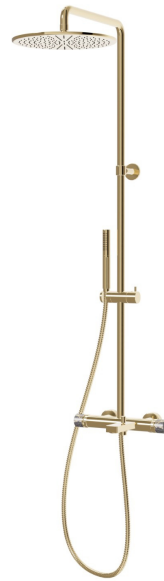

72941.61.020

Cold body bath column - finish PVD Glossy Gold
With external thermostatic mixer with diverter, head and shower.

PVD Glossy Gold

FEATURES

Material	Brass/Marble
Technology	Save Water
Diverter type	Mechanic diverter
Water mixing	Thermostatic

TECHNICAL DRAWING

AR Preview
try it in your home

More Details
on our [website](#)

72941.61.020

Cold body bath column - finish PVD Glossy Gold

AVAILABLE FINISHES

61.020

PVD Glossy Gold

01.014

finish Matt White

01.093

finish Matt Black

21.018

finish Chrome

59.064

finish PVD Brushed Gun Metal

59.066

finish PVD Brushed steel

59.067

finish PVD Brushed Copper Bronze

59.098

finish PVD Brushed Pale Gold

AR Preview
try it in your home

More Details
on our [website](#)