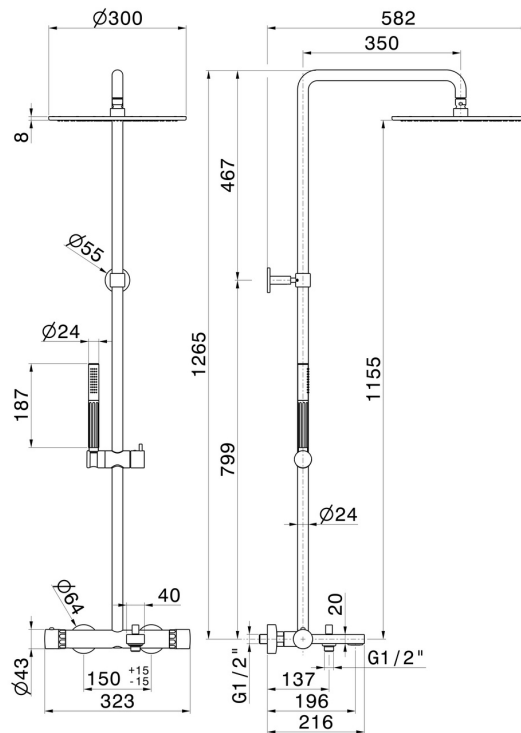

72941.61.020

Cold body bath column - finish PVD Glossy Gold
With external thermostatic mixer with diverter, head and shower.

PVD Glossy Gold

FEATURES

Material	Brass/Marble
Technology	Save Water
Diverter type	Mechanic diverter
Water mixing	Thermostatic

TECHNICAL DRAWING

AR Preview
try it in your home

More Details
on our [website](#)

72941.61.020

Cold body bath column - finish PVD Glossy Gold

AVAILABLE FINISHES

61.020

PVD Glossy Gold