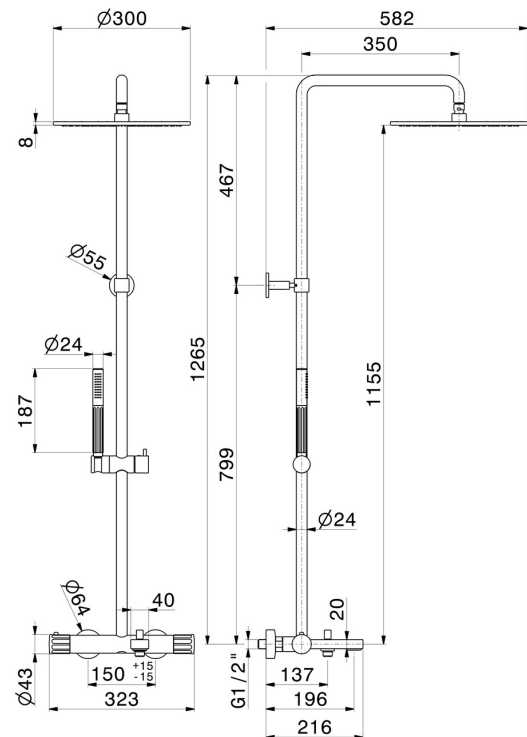

72841.01.014

Cold body bath column with external thermostatic mixer with diverter, head and shower - finish Matt White

FEATURES

- | | |
|---------------|--------------------------|
| Material | Brass |
| Technology | Save Water |
| Installation | Wall mounted |
| Control type | Single lever |
| Diverter type | Mechanic diverter |
| Water mixing | Thermostatic |

TECHNICAL DRAWING

72841.01.014

Cold body bath column with external thermostatic mixer with diverter, head and shower - finish Matt White

AVAILABLE FINISHES

01.014

Matt White

01.093

finish Matt Black

21.018

finish Chrome

59.064

finish PVD Brushed Gun Metal

59.066

finish PVD Brushed steel

59.067

finish PVD Brushed Copper Bronze