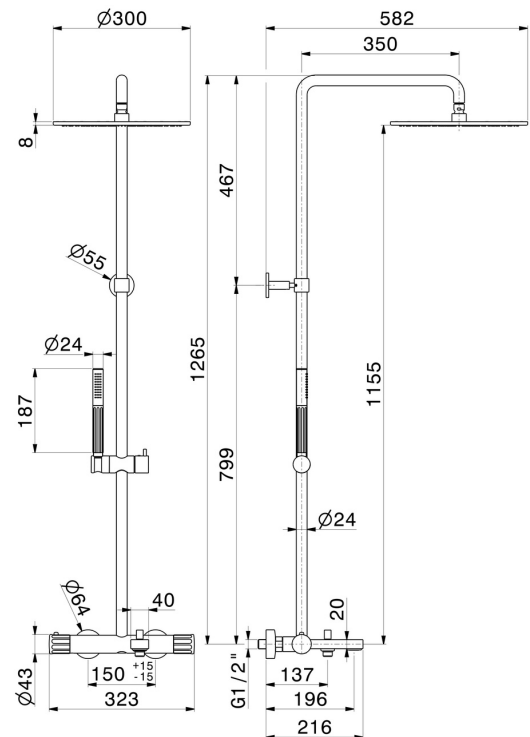

72841.61.020

Cold body bath column with external thermostatic mixer with diverter, head and shower - finish PVD Glossy Gold

PVD Glossy Gold

FEATURES

Material	Brass
Technology	Save Water
Installation	Wall mounted
Control type	Single lever
Diverter type	Mechanic diverter
Water mixing	Thermostatic

TECHNICAL DRAWING

72841.61.020

Cold body bath column with external thermostatic mixer with diverter, head and shower - finish PVD Glossy Gold

AVAILABLE FINISHES

61.020

PVD Glossy Gold

01.014

finish Matt White

59.067

finish PVD Brushed Copper Bronze

59.098

finish PVD Brushed Pale Gold