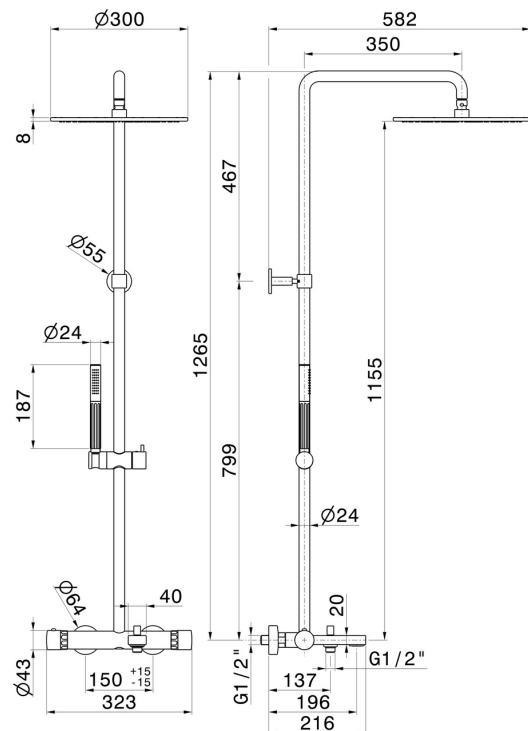

73041.01.014

Cold body bath column with external thermostatic mixer with diverter, head and shower - finish Matt White

FEATURES

Material	Brass/Marble
Technology	Save Water
Installation	Wall mounted
Control type	Single lever
Diverter type	Automatic diverter
Outlets	2 Ways Out
Water mixing	Thermostatic

TECHNICAL DRAWING

73041.01.014

Cold body bath column with external thermostatic mixer with diverter, head and shower - finish Matt White

AVAILABLE FINISHES

01.014

Matt White

01.093

finish Matt Black

21.018

finish Chrome

59.064

finish PVD Brushed Gun Metal

59.066

finish PVD Brushed steel

59.067

finish PVD Brushed Copper Bronze