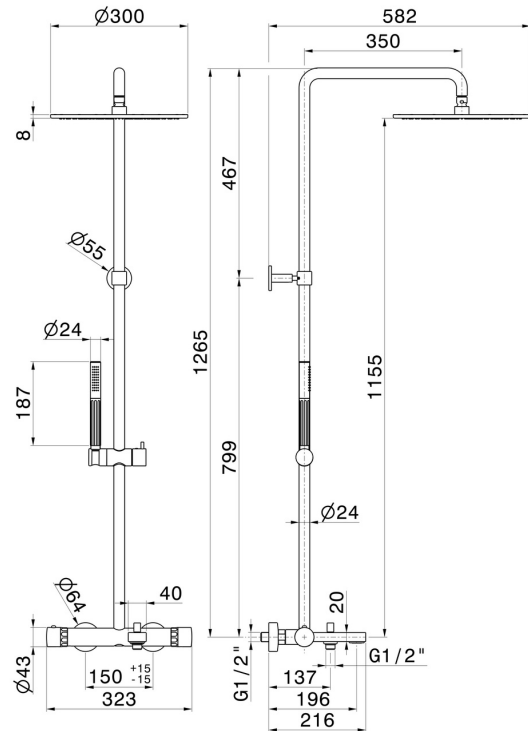

73041.01.093

Cold body bath column with external thermostatic mixer with diverter, head and shower - finish Matt Black

FEATURES

Material	Brass/Marble
Technology	Save Water
Installation	Wall mounted
Control type	Single lever
Diverter type	Automatic diverter
Outlets	2 Ways Out
Water mixing	Thermostatic

TECHNICAL DRAWING

73041.01.093

Cold body bath column with external thermostatic mixer with diverter, head and shower - finish Matt Black

AVAILABLE FINISHES

01.093

Matt Black

01.014

finish Matt White

21.018

finish Chrome

59.064

finish PVD Brushed Gun Metal

59.066

finish PVD Brushed steel

59.067

finish PVD Brushed Copper Bronze