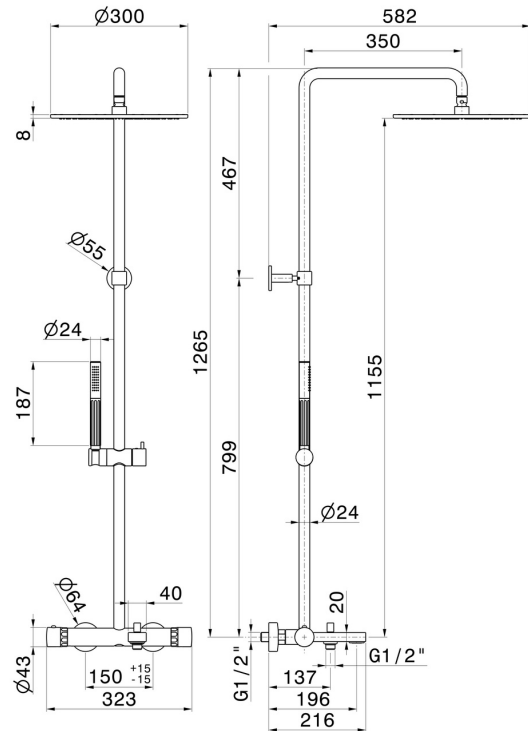

73041.59.064

Cold body bath column with external thermostatic mixer with diverter, head and shower - finish PVD Brushed Gun Metal

PVD Brushed Gun Metal

FEATURES

Material	Brass/Marble
Technology	Save Water
Installation	Wall mounted
Control type	Single lever
Diverter type	Automatic diverter
Outlets	2 Ways Out
Water mixing	Thermostatic

TECHNICAL DRAWING

73041.59.064

Cold body bath column with external thermostatic mixer with diverter, head and shower - finish PVD Brushed Gun Metal

AVAILABLE FINISHES

59.064

PVD Brushed Gun Metal

01.014

finish Matt White