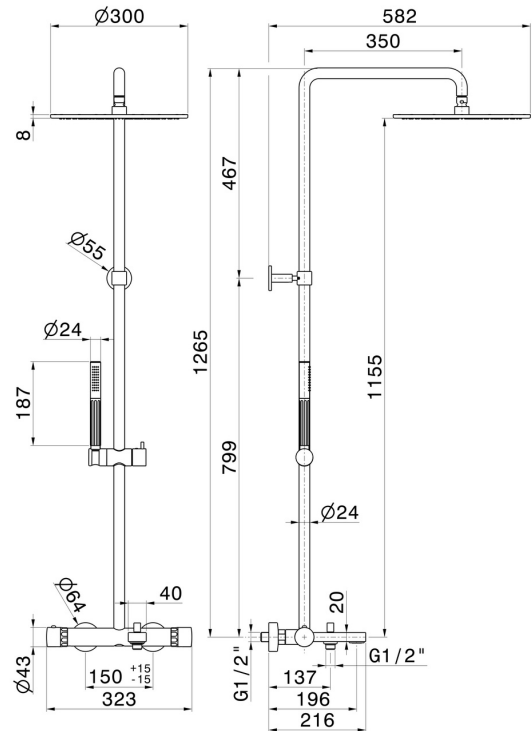

73041.59.098

Cold body bath column with external thermostatic mixer with diverter, head and shower - finish PVD Brushed Pale Gold

PVD Brushed Pale Gold

FEATURES

Material	Brass/Marble
Technology	Save Water
Installation	Wall mounted
Control type	Single lever
Diverter type	Automatic diverter
Outlets	2 Ways Out
Water mixing	Thermostatic

TECHNICAL DRAWING

73041.59.098

Cold body bath column with external thermostatic mixer with diverter, head and shower - finish PVD Brushed Pale Gold

AVAILABLE FINISHES

59.098

PVD Brushed Pale Gold

01.014

finish Matt White