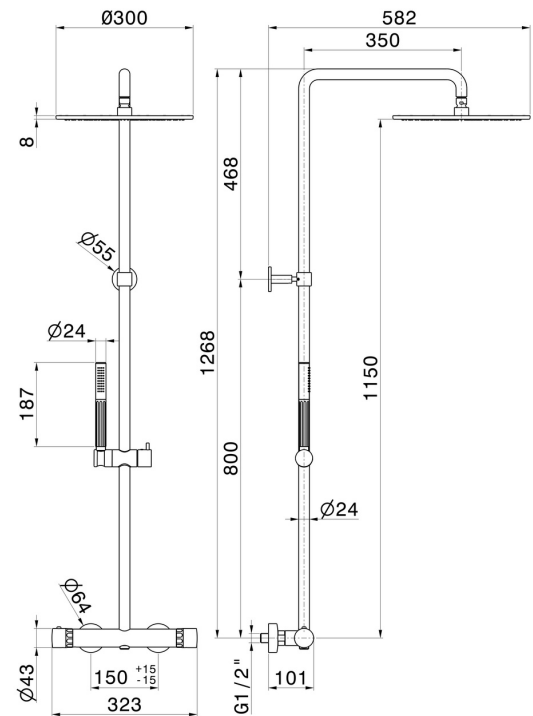

72950.01.014

Cold body shower column - finish Matt White

With exposed thermostatic mixer complete of diverter, head shower and single-jet hand shower set

Matt White

FEATURES

Material	Brass/Marble
Technology	Save Water
Installation	Wall mounted
Diverter type	Mechanic diverter
Water mixing	Thermostatic

TECHNICAL DRAWING

72950.01.014

Cold body shower column - finish Matt White

AVAILABLE FINISHES

01.014

Matt White

01.093

finish Matt Black