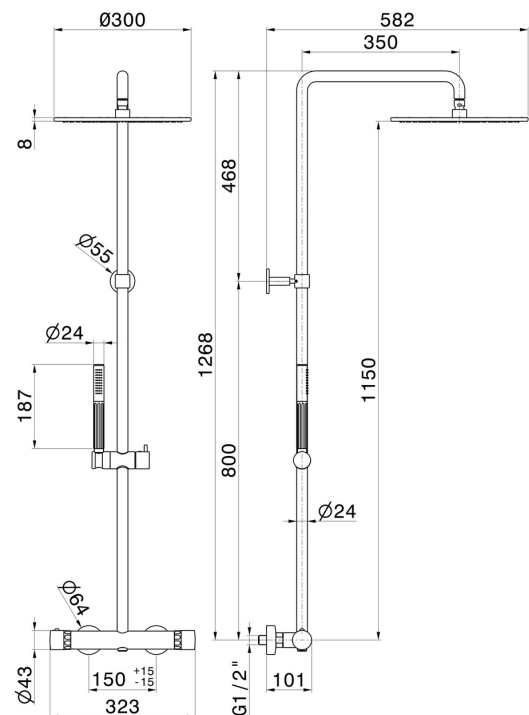

## 72950.01.093

Cold body shower column - finish Matt Black

With exposed thermostatic mixer complete of diverter, head shower and single-jet hand shower set

Matt Black

### TECHNICAL DRAWING

**72950.01.093**

Cold body shower column - finish Matt Black