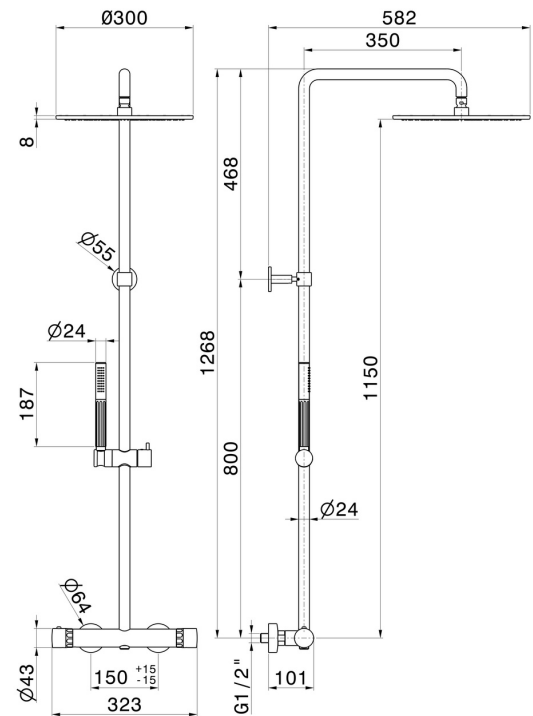

72950.21.018

Cold body shower column - finish Chrome

With exposed thermostatic mixer complete of diverter, head shower and single-jet hand shower set

Chrome

FEATURES

Material	Brass/Marble
Technology	Save Water
Installation	Wall mounted
Diverter type	Mechanic diverter
Water mixing	Thermostatic

TECHNICAL DRAWING

72950.21.018

Cold body shower column - finish Chrome

AVAILABLE FINISHES

21.018

Chrome

01.014

finish Matt White