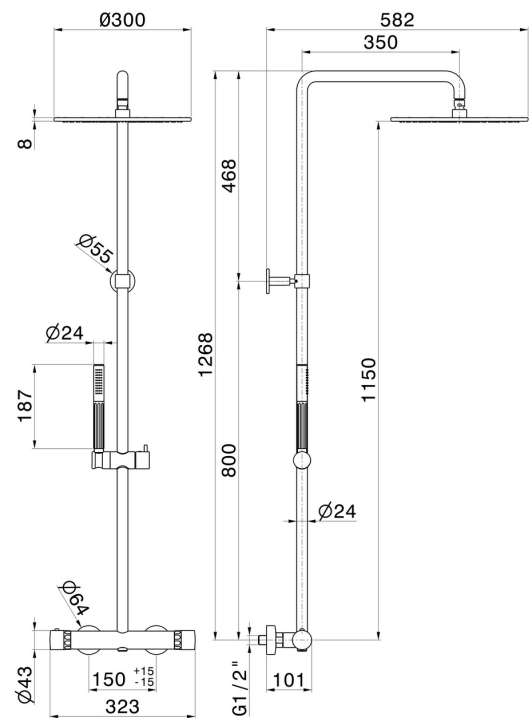

72950.59.064

Cold body shower column - finish PVD Brushed Gun Metal

With exposed thermostatic mixer complete of diverter, head shower and single-jet hand shower set

PVD Brushed Gun Metal

FEATURES

Material	Brass/Marble
Technology	Save Water
Installation	Wall mounted
Diverter type	Mechanic diverter
Water mixing	Thermostatic

TECHNICAL DRAWING

72950.59.064

Cold body shower column - finish PVD Brushed Gun Metal

AVAILABLE FINISHES

59.064

PVD Brushed Gun Metal

01.014

finish Matt White