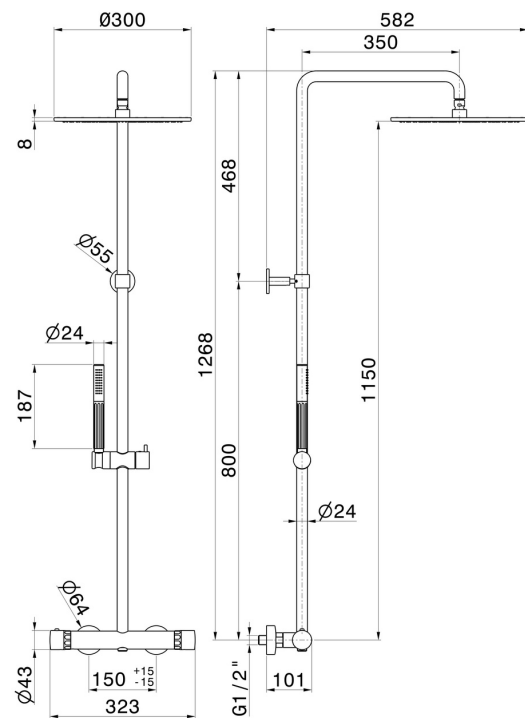

72950.59.066

Cold body shower column - finish PVD Brushed steel

With exposed thermostatic mixer complete of diverter, head shower and single-jet hand shower set

PVD Brushed steel

FEATURES

Material	Brass/Marble
Technology	Save Water
Installation	Wall mounted
Diverter type	Mechanic diverter
Water mixing	Thermostatic

TECHNICAL DRAWING

72950.59.066

Cold body shower column - finish PVD Brushed steel

AVAILABLE FINISHES

59.066

PVD Brushed steel

01.014

finish Matt White