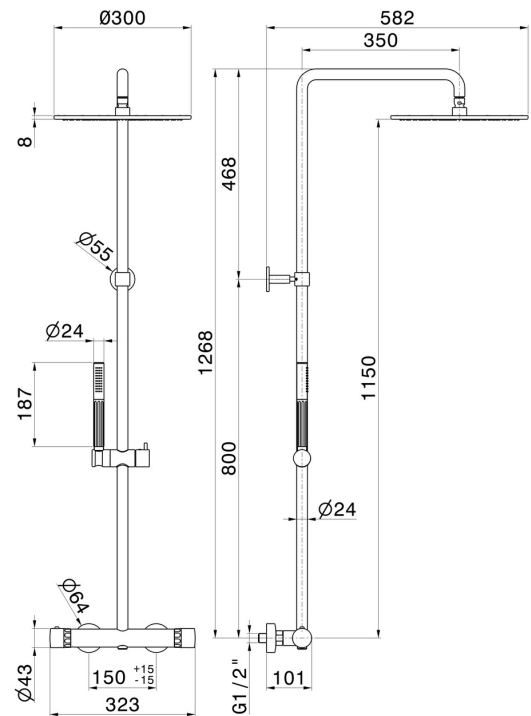

72950.59.067

Cold body shower column - finish PVD Brushed Copper Bronze

With exposed thermostatic mixer complete of diverter, head shower and single-jet hand shower set

PVD Brushed Copper Bronze

FEATURES

Material	Brass/Marble
Technology	Save Water
Installation	Wall mounted
Diverter type	Mechanic diverter
Water mixing	Thermostatic

TECHNICAL DRAWING

72950.59.067

Cold body shower column - finish PVD Brushed Copper Bronze

AVAILABLE FINISHES

59.067

PVD Brushed Copper Bronze

01.014

finish Matt White