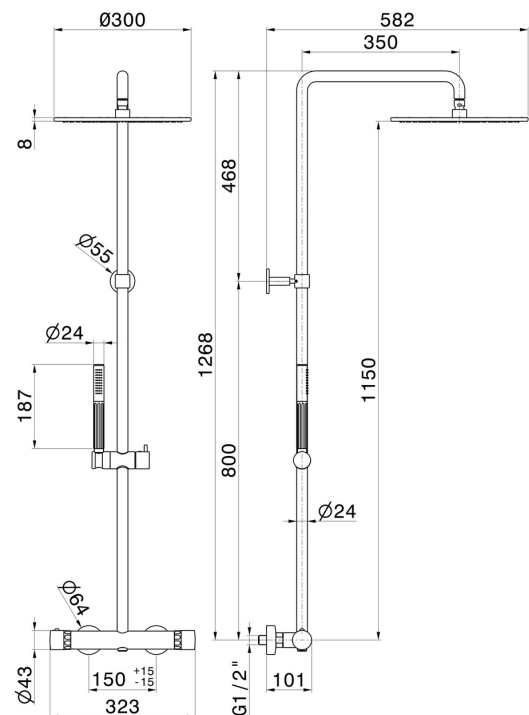

72950.59.098

Cold body shower column - finish PVD Brushed Pale Gold

With exposed thermostatic mixer complete of diverter, head shower and single-jet hand shower set

PVD Brushed Pale Gold

FEATURES

Material	Brass/Marble
Technology	Save Water
Installation	Wall mounted
Diverter type	Mechanic diverter
Water mixing	Thermostatic

TECHNICAL DRAWING

72950.59.098

Cold body shower column - finish PVD Brushed Pale Gold

AVAILABLE FINISHES

59.098

PVD Brushed Pale Gold

01.014

finish Matt White