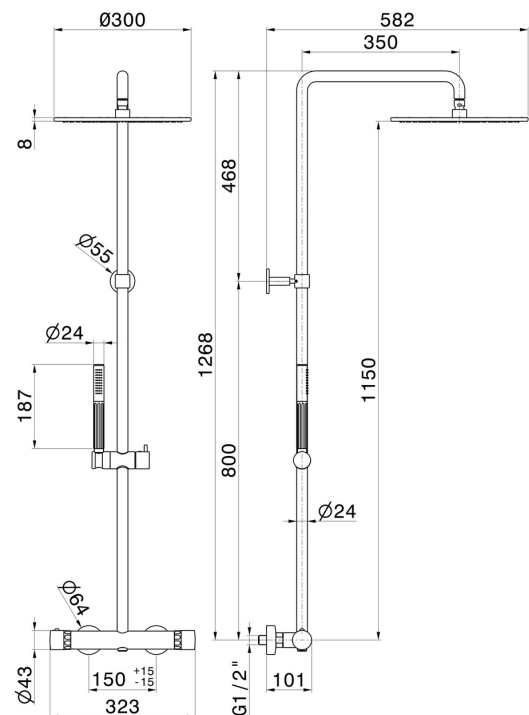

72950.61.020

Cold body shower column - finish PVD Glossy Gold

With exposed thermostatic mixer complete of diverter, head shower and single-jet hand shower set

PVD Glossy Gold

FEATURES

Material	Brass/Marble
Technology	Save Water
Installation	Wall mounted
Diverter type	Mechanic diverter
Water mixing	Thermostatic

TECHNICAL DRAWING

72950.61.020

Cold body shower column - finish PVD Glossy Gold

AVAILABLE FINISHES

61.020

PVD Glossy Gold

01.014

finish Matt White

59.067

finish PVD Brushed Copper Bronze

59.098

finish PVD Brushed Pale Gold