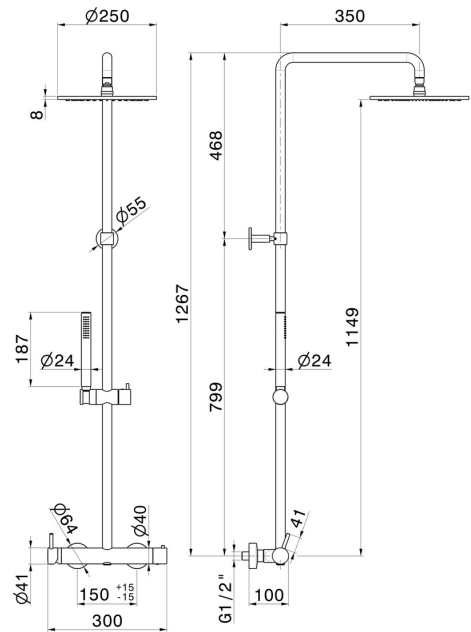

61167.01.093

Cold body shower column with exposed mixer complete of diverter, head shower & hand shower set - finish Matt Black

FEATURES

- | | |
|---------------|--------------------------|
| Material | Brass |
| Technology | Save Water |
| Installation | Wall mounted |
| Control type | Single lever |
| Diverter type | Mechanic diverter |

TECHNICAL DRAWING

61167.01.093

Cold body shower column with exposed mixer complete of diverter, head shower & hand shower set - finish Matt Black

AVAILABLE FINISHES

01.093

Matt Black

01.014

finish Matt White