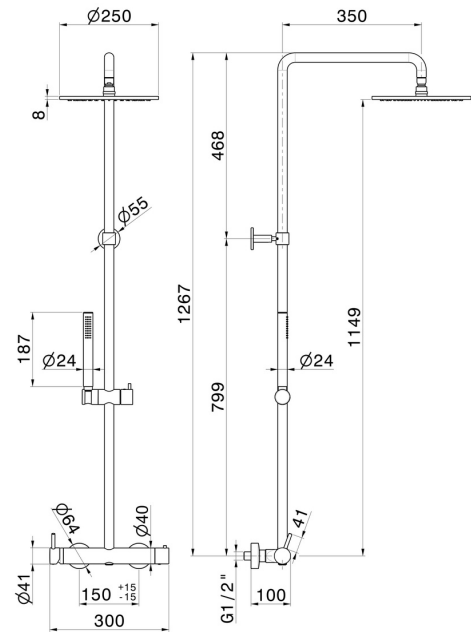

61167.47.083

Cold body shower column with exposed mixer complete of diverter, head shower & hand shower set - finish Groove Bronze

Groove Bronze

FEATURES

- | | |
|---------------|--------------------------|
| Material | Brass |
| Technology | Save Water |
| Installation | Wall mounted |
| Control type | Single lever |
| Diverter type | Mechanic diverter |

TECHNICAL DRAWING

61167.47.083

Cold body shower column with exposed mixer complete of diverter, head shower & hand shower set - finish Groove Bronze

AVAILABLE FINISHES

47.083

Groove Bronze

01.014

finish Matt White