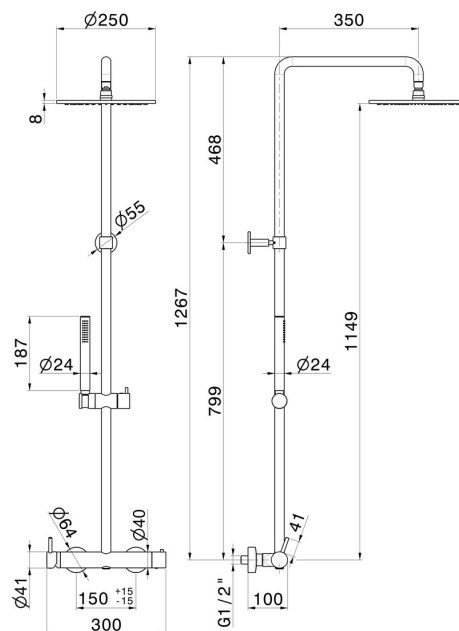

61167.61.020

Cold body shower column with exposed mixer complete of diverter, head shower & hand shower set - finish PVD Glossy Gold

PVD Glossy Gold

FEATURES

Material	Brass
Technology	Save Water
Installation	Wall mounted
Control type	Single lever
Diverter type	Mechanic diverter

TECHNICAL DRAWING

61167.61.020

Cold body shower column with exposed mixer complete of diverter, head shower & hand shower set - finish PVD Glossy Gold

AVAILABLE FINISHES

61.020

PVD Glossy Gold

01.014

finish Matt White