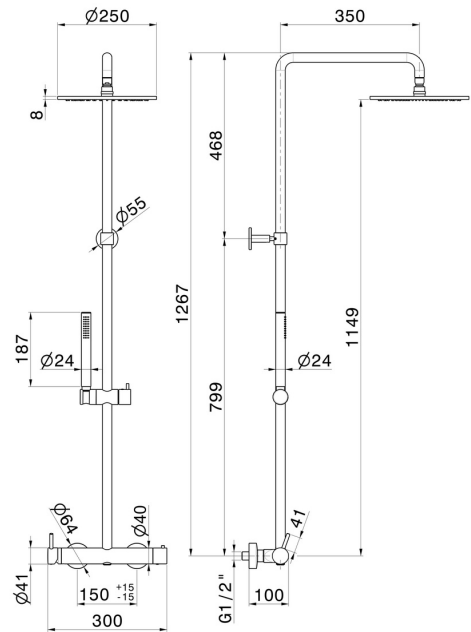

61167.M0.070

Cold body shower column with exposed mixer complete of diverter, head shower & hand shower set - finish Titanium Satin

Titanium Satin

FEATURES

- | | |
|---------------|--------------------------|
| Material | Brass |
| Technology | Save Water |
| Installation | Wall mounted |
| Control type | Single lever |
| Diverter type | Mechanic diverter |

TECHNICAL DRAWING

61167.M0.070

Cold body shower column with exposed mixer complete of diverter, head shower & hand shower set - finish Titanium Satin

AVAILABLE FINISHES

M0.070

Titanium Satin

01.014

finish Matt White