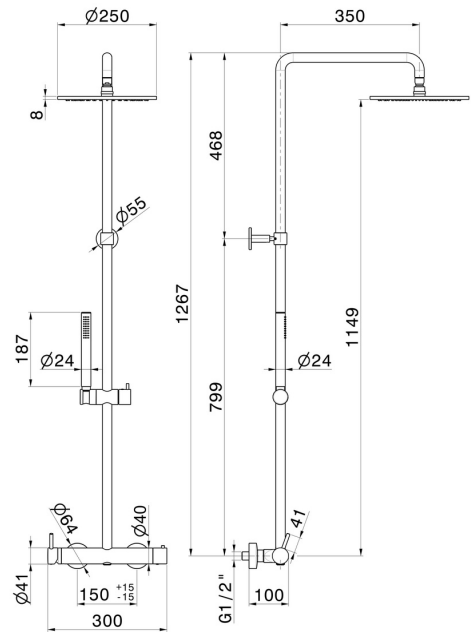

61167.M0.071

Cold body shower column with exposed mixer complete of diverter, head shower & hand shower set - finish Gold Satin

FEATURES

- Material **Brass**
- Technology **Save Water**
- Installation **Wall mounted**
- Control type **Single lever**
- Diverter type **Mechanic diverter**

TECHNICAL DRAWING

AR Preview
try it in your home

More Details
on our [website](#)

61167.M0.071

Cold body shower column with exposed mixer complete of diverter, head shower & hand shower set - finish Gold Satin