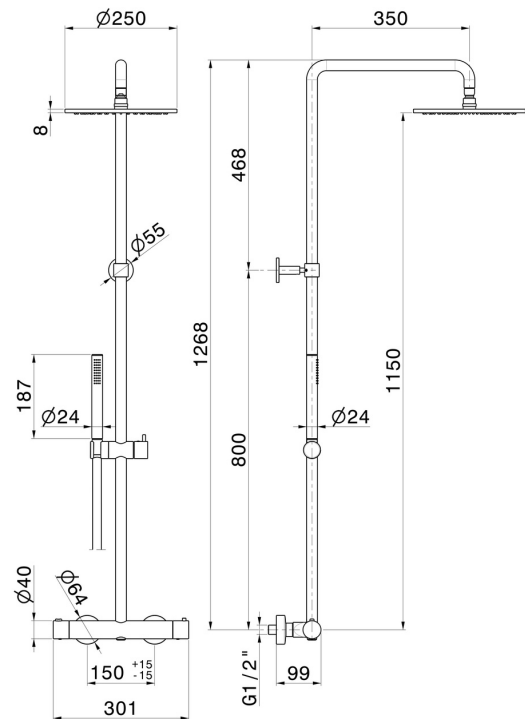

61165.01.014

Cold body shower column with exposed thermostatic mixer complete of diverter, head shower and brass hand shower set - finish Matt White

FEATURES

- | | |
|---------------|---------------------------|
| Material | Brass |
| Technology | Save Water |
| Installation | Wall mounted |
| Control type | Single lever |
| Diverter type | Automatic diverter |
| Water mixing | Thermostatic |

TECHNICAL DRAWING

61165.01.014

Cold body shower column with exposed thermostatic mixer complete of diverter, head shower and brass hand shower set - finish Matt White

AVAILABLE FINISHES

01.014

Matt White

01.093