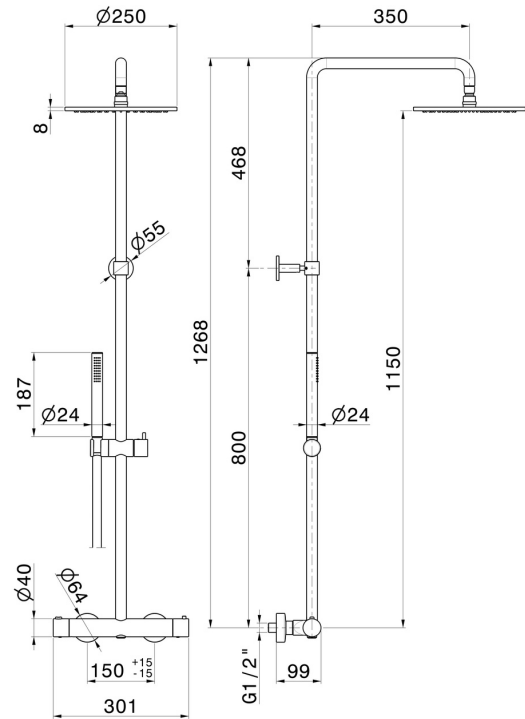

61165.21.018

Cold body shower column with exposed thermostatic mixer complete of diverter, head shower and brass hand shower set - finish Chrome

Chrome

FEATURES

- | | |
|---------------|---------------------------|
| Material | Brass |
| Technology | Save Water |
| Installation | Wall mounted |
| Control type | Single lever |
| Diverter type | Automatic diverter |
| Water mixing | Thermostatic |

TECHNICAL DRAWING

61165.21.018

Cold body shower column with exposed thermostatic mixer complete of diverter, head shower and brass hand shower set - finish Chrome

AVAILABLE FINISHES

21.018

Chrome

01.014

finish Matt White

 **M0.077**
finish Carbon Satin