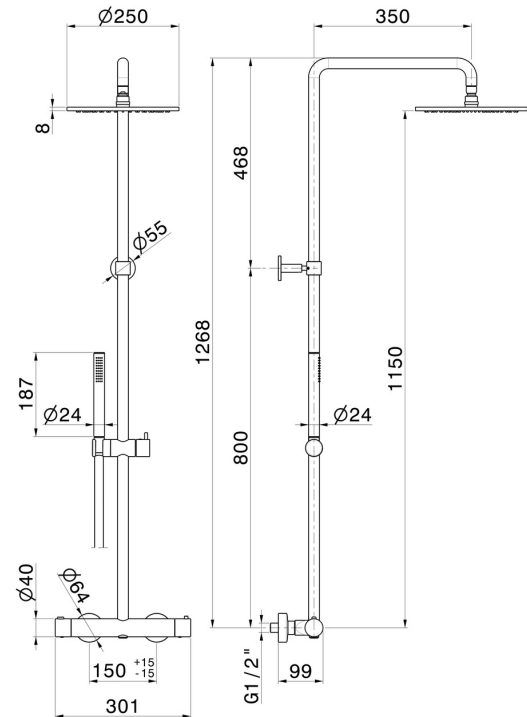

61165.47.083

Cold body shower column with exposed thermostatic mixer complete of diverter, head shower and brass hand shower set - finish Groove Bronze

Groove Bronze

FEATURES

Material	Brass
Technology	Save Water
Installation	Wall mounted
Control type	Single lever
Diverter type	Automatic diverter
Water mixing	Thermostatic

TECHNICAL DRAWING

61165.47.083

Cold body shower column with exposed thermostatic mixer complete of diverter, head shower and brass hand shower set - finish Groove Bronze

AVAILABLE FINISHES

47.083

Groove Bronze