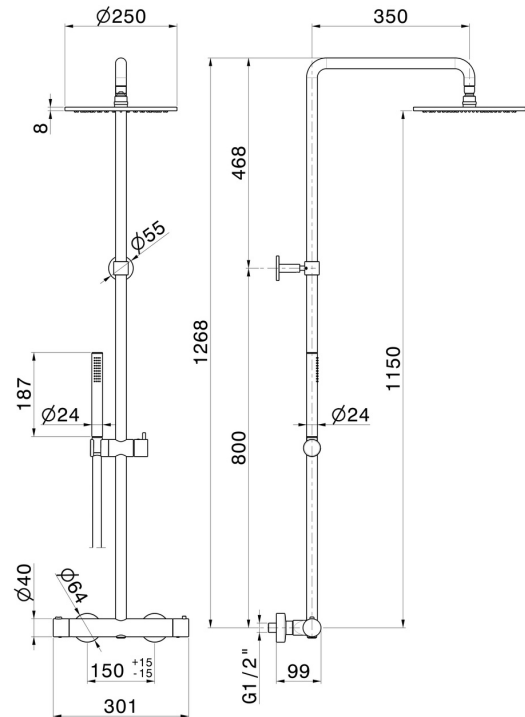

61165.58.061

Cold body shower column with exposed thermostatic mixer complete of diverter, head shower and brass hand shower set - finish PVD Copper Bronze

PVD Copper Bronze

FEATURES

- | | |
|---------------|---------------------------|
| Material | Brass |
| Technology | Save Water |
| Installation | Wall mounted |
| Control type | Single lever |
| Diverter type | Automatic diverter |
| Water mixing | Thermostatic |

TECHNICAL DRAWING

 **AR Preview**
try it in your home

More Details
on our [website](#)

61165.58.061

Cold body shower column with exposed thermostatic mixer complete of diverter, head shower and brass hand shower set - finish PVD Copper Bronze